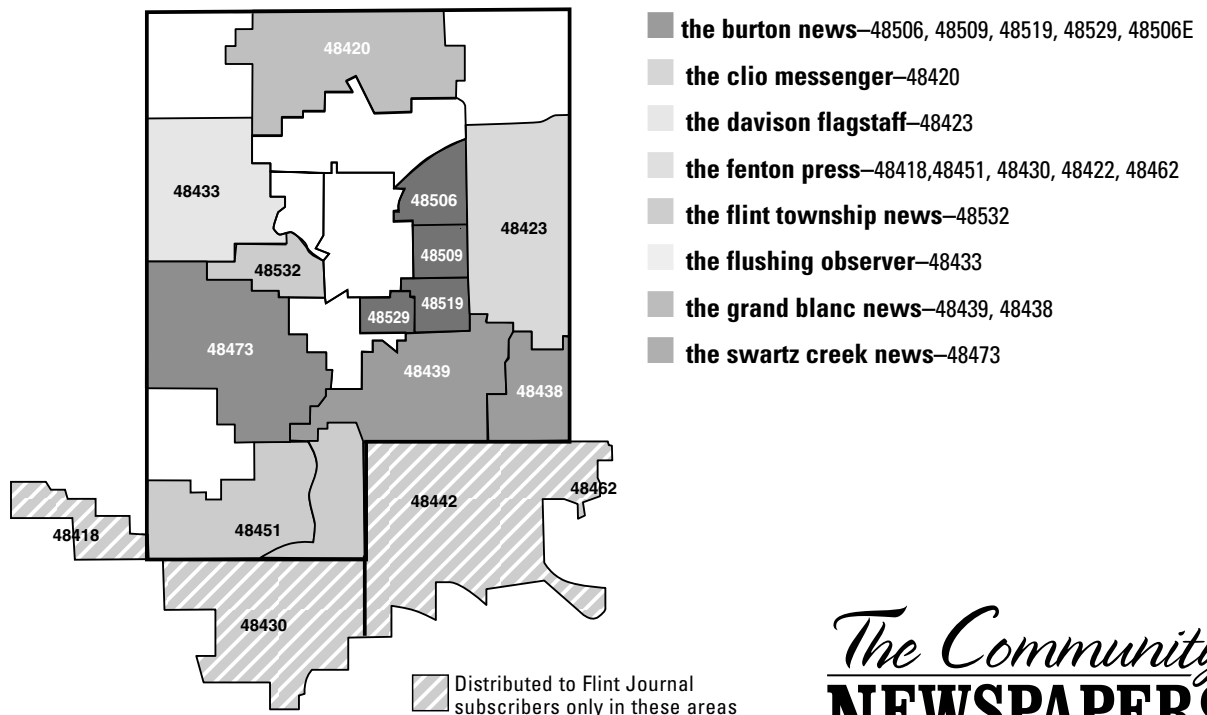

RETAIL ADVERTISING the community newspapers distribution areas

THE COMMUNITY NEWSPAPERS ZIP BREAKDOWN*

	ZIP	community	circulation
■ the burton news (formerly The Suburban News)	48509	Burton	3,432
	48529	Burton	3,606
	48506	Flint	3,395**
	48519	Burton	2,664
	48506E	Flint	2804
■ the clio messenger	48420	Clio	8084
■ the davison flagstaff	48423	Davison	12,465
■ the fenton press	48430	Fenton	11,417
	48451	Linden	5,141
■ the flushing observer	48433	Flushing	10,793
■ the grand blanc news	48439	Grand Blanc	14,756
	48438	Goodrich	1753
■ the swartz creek news/ the flint township news	48473	Swartz Creek	7,950
	48532	Flint Township	7,301
■ total households	89,362 sunday edition		

*See your Advertising Sales Consultant for exact quantities.

**Outside Flint city limits only

THE COMMUNITY NEWSPAPERS DISTRIBUTION MAP

The Community
NEWSPAPERS
PUBLISHED BY THE FLINT JOURNAL